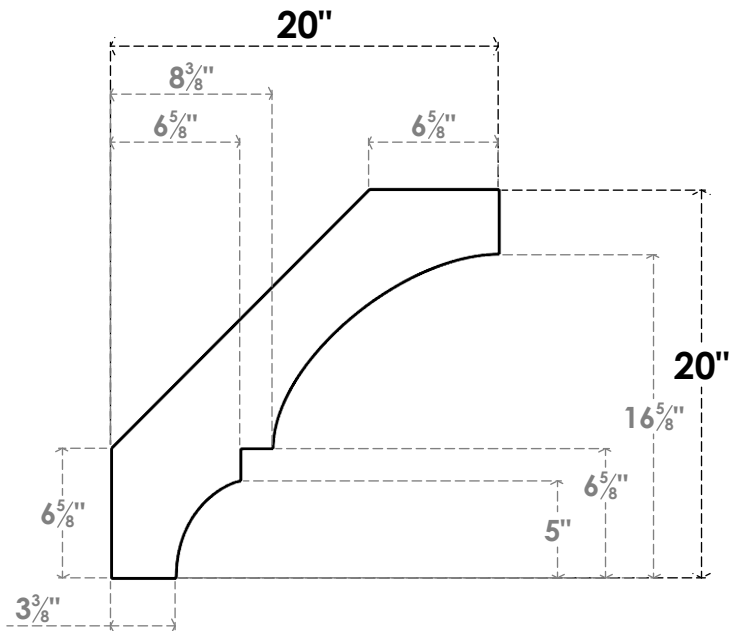

ITEM NUMBER: BRCPC035X20000X20000BOA

3 1/2"W X 20"D X 20"H BALBOA ARCHITECTURAL GRADE PVC CLOSED KNEE BRACE

SIDE PROFILE

FRONT PROFILE

ISOMETRIC

EKENA MILLWORK
 2300 WEST MAIN ST.
 CLARKSVILLE, TX 75426
 TOLL FREE: 866-607-0453
 WWW.EKENAMILLWORK.COM