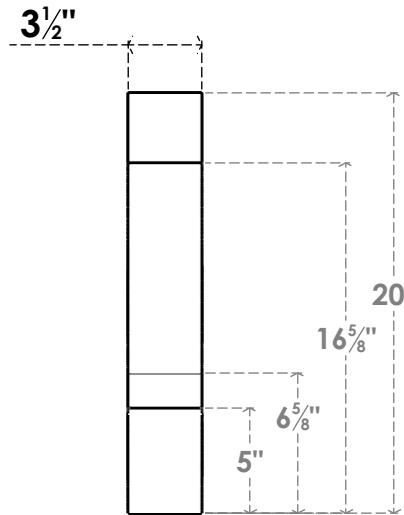

ITEM NUMBER: BRCPC035X20000X20000BOA

3 1/2"W X 20"D X 20"H BALBOA ARCHITECTURAL GRADE PVC CLOSED KNEE BRACE

SIDE PROFILE

FRONT PROFILE

ISOMETRIC

EKENA MILLWORK
 2300 WEST MAIN ST.
 CLARKSVILLE, TX 75426
 TOLL FREE: 866-607-0453
 WWW.EKENAMILLWORK.COM

NOTES

1. INSTALLATION TO BE COMPLETED IN ACCORDANCE WITH MANUFACTURER'S SPECIFICATIONS.
2. DRAWING MAY NOT BE TO SCALE
3. THIS DRAWING IS INTENDED FOR DESIGN AND PLANNING PURPOSES ONLY.
4. ALL INFORMATION CONTAINED HEREIN WAS CURRENT AT THE TIME OF DEVELOPMENT BUT MUST BE REVIEWED AND APPROVED BY THE PRODUCT MANUFACTURER TO BE CONSIDERED ACCURATE.
5. ARCHITECTURAL GRADE PVC PRODUCTS ARE MADE FROM EXPANDED CELLULAR PVC AND COME NATURALLY WHITE BUT MAY BE PAINTED